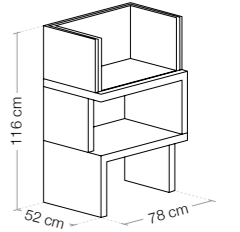

With a contemporary design, the LIV barbecues are distinguished by their functionality and ease of assembly.

LIV 01
ref. 500032

Peso / Poids / Weight
292 Kg

LIV 02
ref. 500033

Peso / Poids / Weight
212 Kg