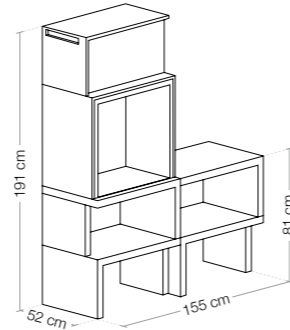

With a contemporary design, the LIV barbecues are distinguished by their functionality and ease of assembly.

LIV 01
ref. 500032

Peso / Poids / Weight
292 Kg

LIV 02
ref. 500033

Peso / Poids / Weight
212 Kg

LIV 03
ref. 500034

Peso / Poids / Weight
430 Kg

LIV 04
ref. 500035

Peso / Poids / Weight
350 Kg

LIV 05
ref. 500036

Peso / Poids / Weight
568 Kg

LIV 06
ref. 500037

Peso / Poids / Weight
489 Kg